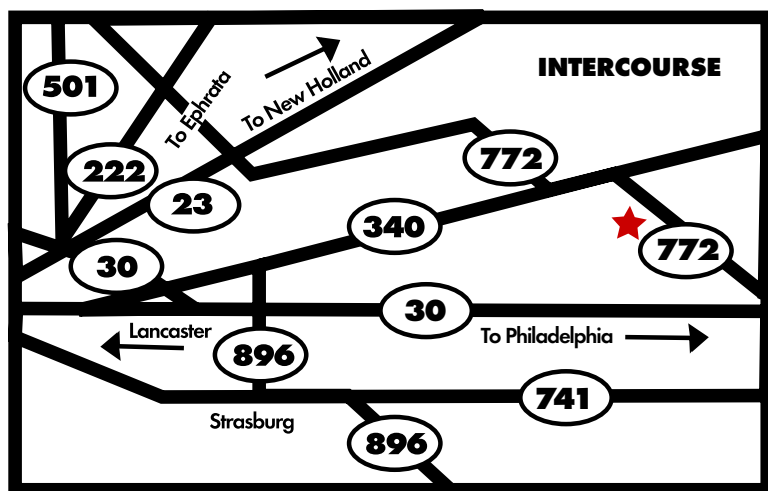

Intercourse Canning Company

Come to the Cannery

Directions

Located on Route 772 East in the Village of Intercourse. Across from Stolzful Meats and next to the Best Western and Intercourse Village Restaurant.

Store Hours: Mid April - December
Monday - Saturday 9:30a.m. - 5:00 p.m.
Closed Sunday
Bus group tours by appointment

Winter Hours: January - Mid April
Monday - Saturday 10:00a.m. - 4:00p.m.
Closed Sunday

Cannery
Hours: Monday - Friday 9:30a.m. - 4:00p.m.
Closed Saturday and Sunday

Address: P.O. Box 541
3612 East Newport Road
Intercourse, PA 17534

Telephone: 717.768.0156

Fax: 717.768.0158

Email: info@intercoursecanning.com